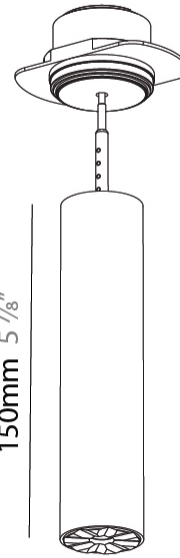

75mm 2 15/16"