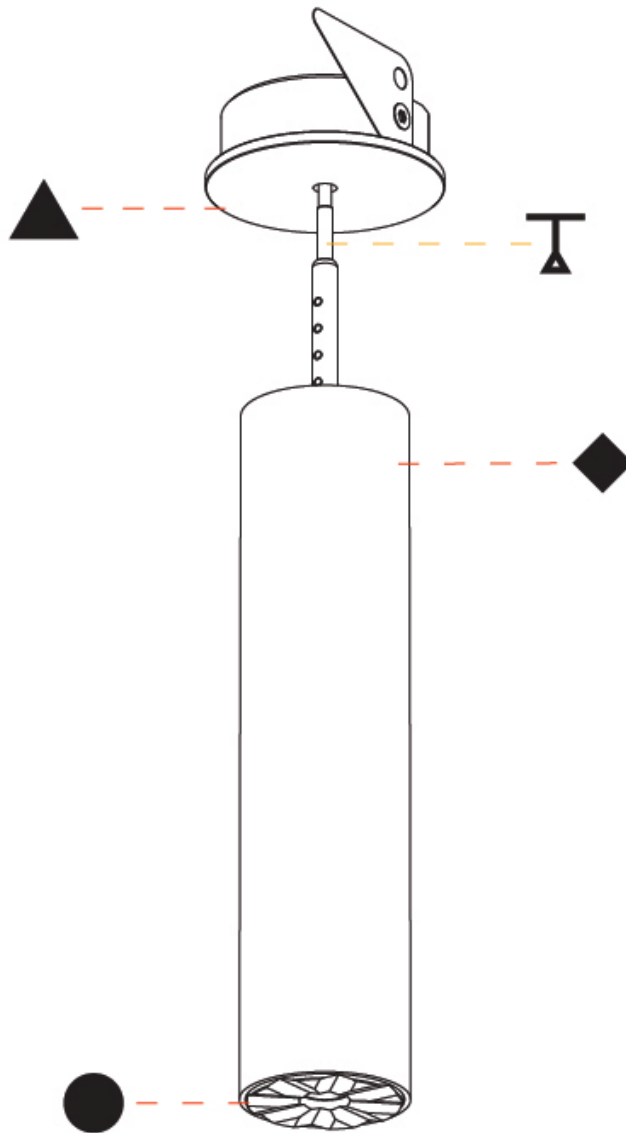

STUDIO COLLECTION 2 SUSPENSION

A300804-

PROJECT

TYPE

SPECIFIER

QUANTITY

DATE

A