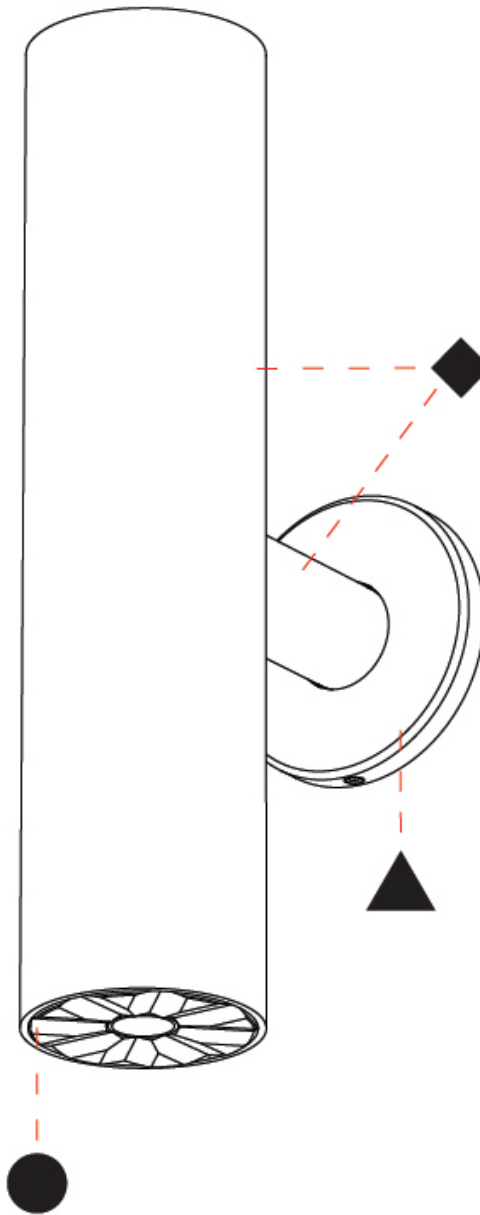

A33304-

PROJECT

TYPE

SPECIFIER

QUANTITY

DATE

A